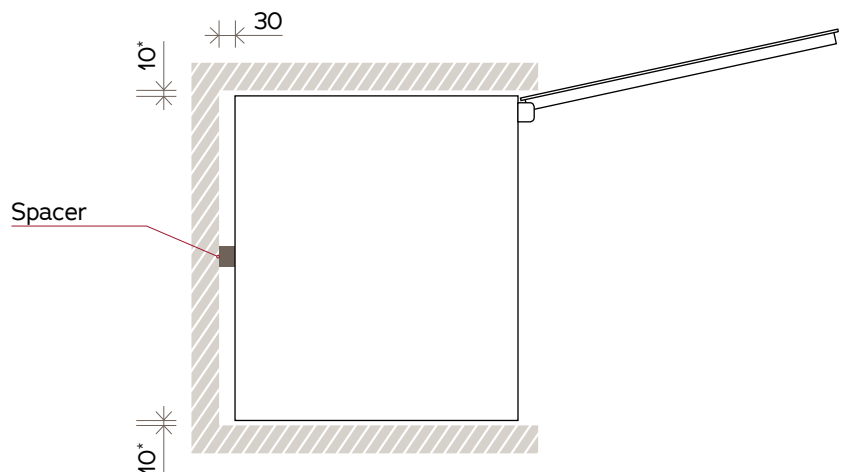

- VBS050SBB** 100 Bottle (Beer) Black Glass Beverage Centre
- VWS050SBB** 50 Bottle (Wine) Black Glass Single Zone Wine Cabinet
- VWDO50SBB** 50 Bottle (Wine) Black Glass Dual Zone Wine Cabinet
- VBS050SSB** 100 Bottle (Beer) Stainless Glass Beverage Centre
- VWDO50SSB** 50 Bottle (Wine) Stainless Glass Dual Zone Wine Cabinet
- VWS050SSB** 50 Bottle (Wine) Stainless Glass Single Zone Wine Cabinet

FRONT VIEW

SIDE VIEW

TOP VIEW

NOTE: Illustrations not to scale.
All dimensions in millimetres.

*Minimum 10mm required whether proud-fit or flush-fit, however 30mm is recommended on the opening edge for easy finger grip access when installed flush-fit.

For complete installation instructions, please refer to the user manual for this product.

	Width	Depth	Height
Product dimensions	595	563	820
Installation	615	593	850