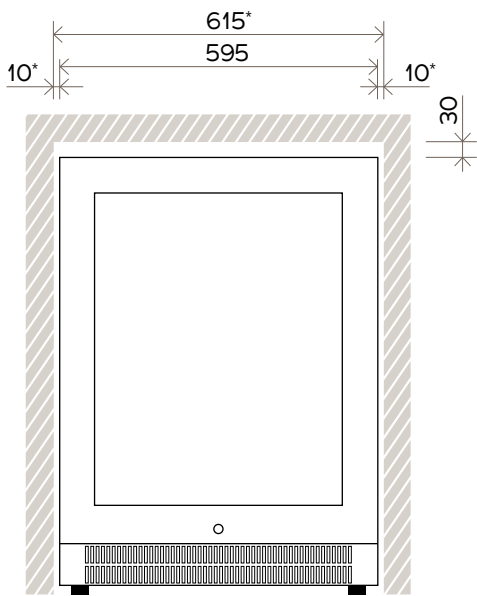

- VBS050SBB** 100 Bottle (Beer) Black Glass Beverage Centre
- VWS050SBB** 50 Bottle (Wine) Black Glass Single Zone Wine Cabinet
- VWDO50SBB** 50 Bottle (Wine) Black Glass Dual Zone Wine Cabinet
- VBS050SSB** 100 Bottle (Beer) Stainless Glass Beverage Centre
- VWDO50SSB** 50 Bottle (Wine) Stainless Glass Dual Zone Wine Cabinet
- VWS050SSB** 50 Bottle (Wine) Stainless Glass Single Zone Wine Cabinet

FRONT VIEW

SIDE VIEW

TOP VIEW

NOTE: Illustrations not to scale.
All dimensions in millimetres.

*Minimum 10mm required whether proud-fit or flush-fit, however 30mm is recommended on the opening edge for easy finger grip access when installed flush-fit.

For complete installation instructions, please refer to the user manual for this product.

	Width	Depth	Height
Product dimensions	595	563	820
Installation	615	593	850