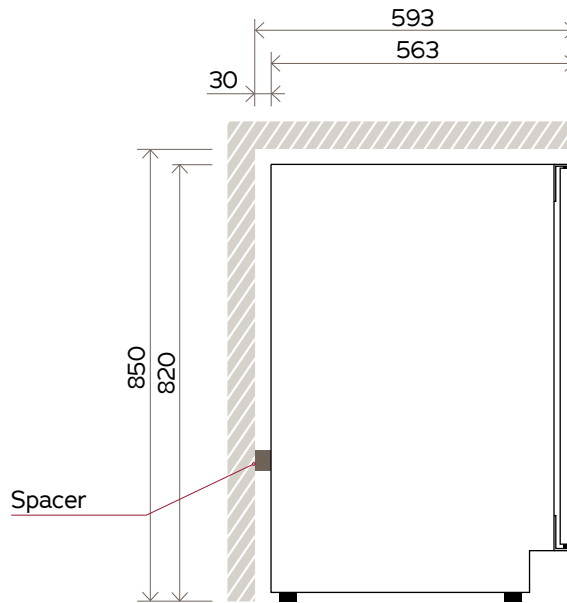

- VBS050SBB** 100 Bottle (Beer) Black Glass Beverage Centre
- VWS050SBB** 50 Bottle (Wine) Black Glass Single Zone Wine Cabinet
- VWDO50SBB** 50 Bottle (Wine) Black Glass Dual Zone Wine Cabinet
- VBS050SSB** 100 Bottle (Beer) Stainless Glass Beverage Centre
- VWDO50SSB** 50 Bottle (Wine) Stainless Glass Dual Zone Wine Cabinet
- VWS050SSB** 50 Bottle (Wine) Stainless Glass Single Zone Wine Cabinet

FRONT VIEW

SIDE VIEW

TOP VIEW

NOTE: Illustrations not to scale.
All dimensions in millimetres.

*Minimum 10mm required whether proud-fit or flush-fit, however 30mm is recommended on the opening edge for easy finger grip access when installed flush-fit.

For complete installation instructions, please refer to the user manual for this product.

	Width	Depth	Height
Product dimensions	595	563	820
Installation	615	593	850