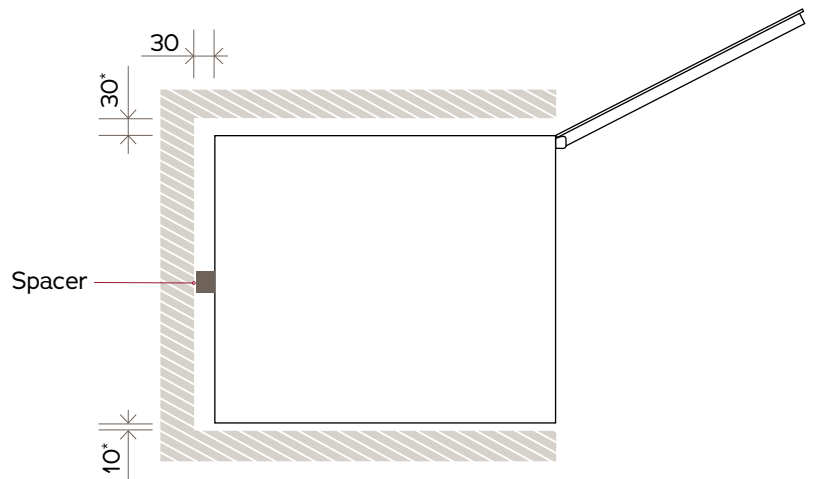

Freestanding/Underbench Wine Cabinet VWSO35SBB, VWSO35SSB

FRONT VIEW

SIDE VIEW

NOTE: Illustrations not to scale.
All dimensions in millimetres.

*Minimum 10mm required whether proud-fit or flush-fit, however 30mm is recommended on the opening edge for easy finger grip access when installed flush-fit.

For complete installation instructions, please refer to the user manual for this product.

TOP VIEW

	Width	Depth	Height
Product dimensions	493	588	830
Installation	533	618	860