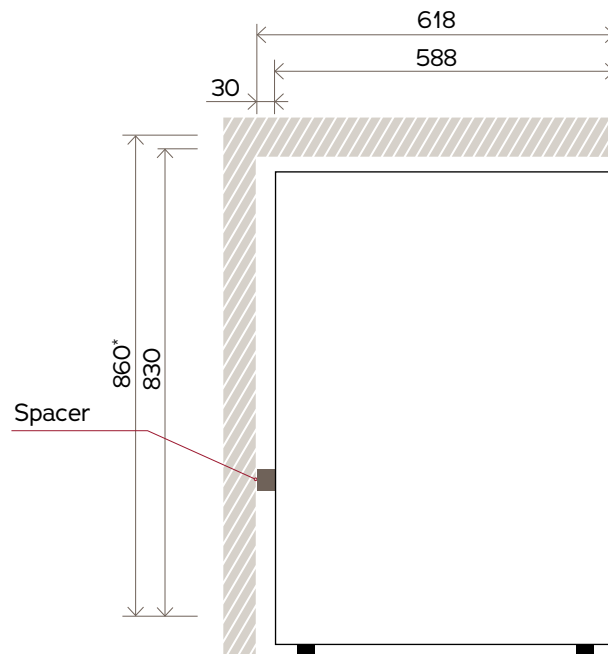

Freestanding/Underbench Wine Cabinet VWSO35SBB, VWSO35SSB

FRONT VIEW

SIDE VIEW

NOTE: Illustrations not to scale.
All dimensions in millimetres.

*Minimum 10mm required whether proud-fit or flush-fit, however 30mm is recommended on the opening edge for easy finger grip access when installed flush-fit.

For complete installation instructions, please refer to the user manual for this product.

TOP VIEW

	Width	Depth	Height
Product dimensions	493	588	830
Installation	533	618	860