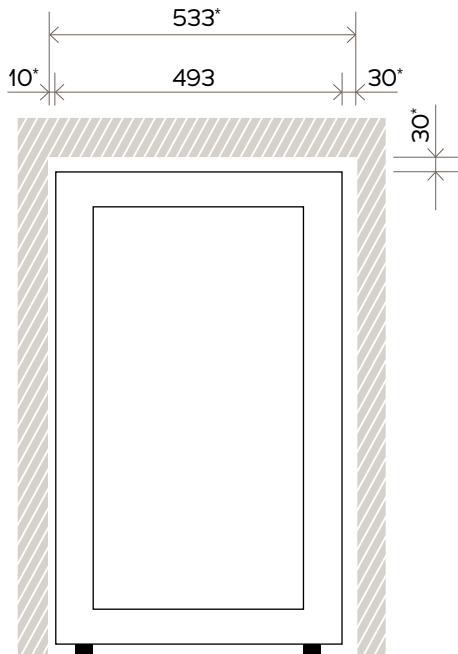

Freestanding/Underbench Wine Cabinet VWSO35SBB, VWSO35SSB

FRONT VIEW

SIDE VIEW

NOTE: Illustrations not to scale.
All dimensions in millimetres.

*Minimum 10mm required whether proud-fit or flush-fit, however 30mm is recommended on the opening edge for easy finger grip access when installed flush-fit.

For complete installation instructions, please refer to the user manual for this product.

TOP VIEW

	Width	Depth	Height
Product dimensions	493	588	830
Installation	533	618	860