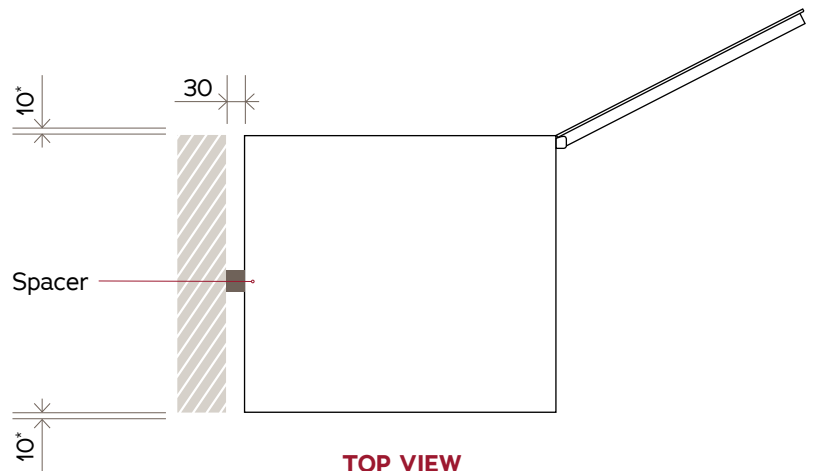

### VWSO35SBB 35 Bottle (Wine) Black Glass Wine Cabinet

**FRONT VIEW**

**SIDE VIEW**

**NOTE: Illustrations not to scale.**  
All dimensions in millimetres.

\*Minimum 10mm required whether proud-fit or flush-fit, however 30mm is recommended on the opening edge for easy finger grip access when installed flush-fit.

For complete installation instructions, please refer to the user manual for this product.

**TOP VIEW**

|                    | Width | Depth | Height |
|--------------------|-------|-------|--------|
| Product dimensions | 493   | 527   | 830    |
| Installation       | 615   | 557   | 840    |