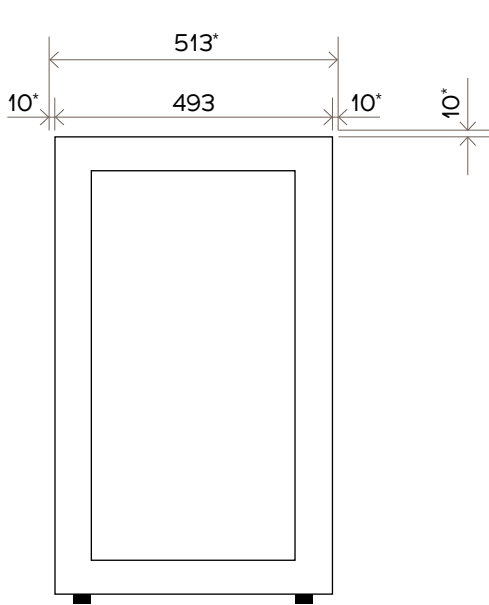

### VWSO35SBB 35 Bottle (Wine) Black Glass Wine Cabinet

**FRONT VIEW**

**SIDE VIEW**

**NOTE: Illustrations not to scale.**  
All dimensions in millimetres.

\*Minimum 10mm required whether proud-fit or flush-fit, however 30mm is recommended on the opening edge for easy finger grip access when installed flush-fit.

For complete installation instructions, please refer to the user manual for this product.

**TOP VIEW**

|                    | Width | Depth | Height |
|--------------------|-------|-------|--------|
| Product dimensions | 493   | 527   | 830    |
| Installation       | 615   | 557   | 840    |