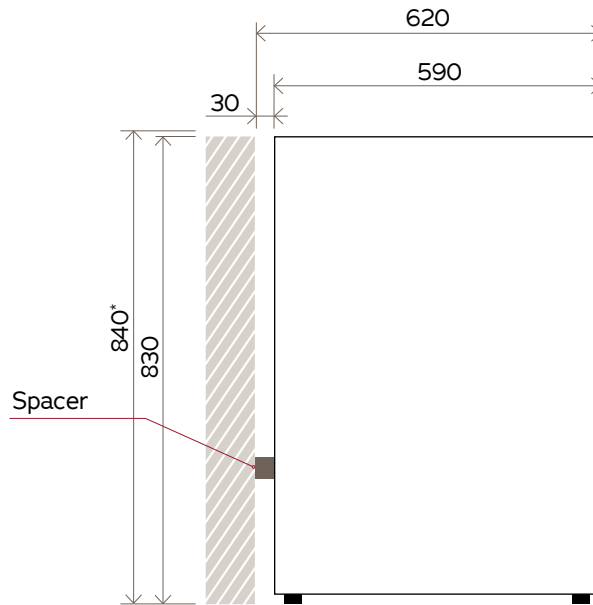

### VWSO35SBB 35 Bottle (Wine) Black Glass Wine Cabinet

**FRONT VIEW**

**SIDE VIEW**

**NOTE: Illustrations not to scale.**  
All dimensions in millimetres.

\*Minimum 10mm required whether proud-fit or flush-fit, however 30mm is recommended on the opening edge for easy finger grip access when installed flush-fit.

For complete installation instructions, please refer to the user manual for this product.

**TOP VIEW**

|                    | Width | Depth | Height |
|--------------------|-------|-------|--------|
| Product dimensions | 493   | 527   | 830    |
| Installation       | 615   | 557   | 840    |