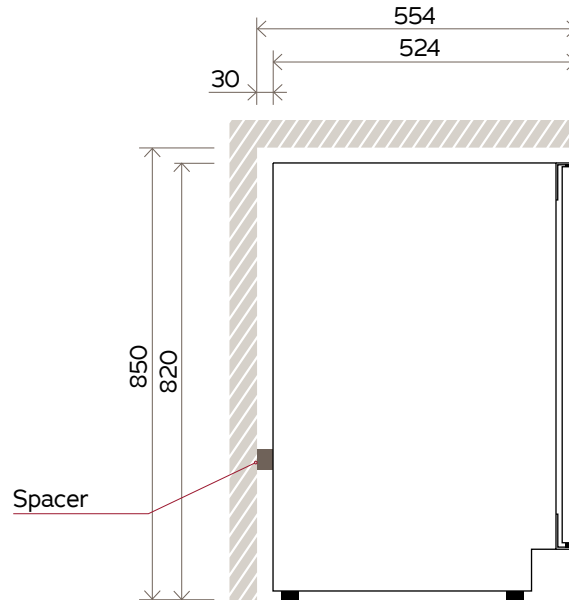

VBSO2OSBB 48 Bottle (Beer) Black Glass Beverage Centre
VWSO2OSBB 20 Bottle (Wine) Black Glass Single Zone Wine Cabinet

FRONT VIEW

SIDE VIEW

NOTE: Illustrations not to scale.
All dimensions in millimetres.

*Minimum 10mm required whether proud-fit or flush-fit, however 30mm is recommended on the opening edge for easy finger grip access when installed flush-fit.

For complete installation instructions, please refer to the user manual for this product.

TOP VIEW

	Width	Depth	Height
Product dimensions	295	524	820
Installation	325	554	850