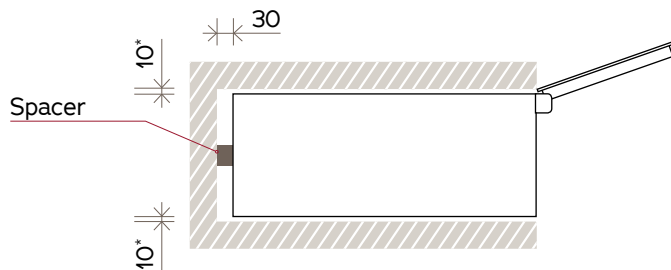

VBSO2OSBB 48 Bottle (Beer) Black Glass Beverage Centre
VWSO2OSBB 20 Bottle (Wine) Black Glass Single Zone Wine Cabinet

FRONT VIEW

SIDE VIEW

NOTE: Illustrations not to scale.
All dimensions in millimetres.

*Minimum 10mm required whether proud-fit or flush-fit, however 30mm is recommended on the opening edge for easy finger grip access when installed flush-fit.

For complete installation instructions, please refer to the user manual for this product.

TOP VIEW

	Width	Depth	Height
Product dimensions	295	524	820
Installation	325	554	850