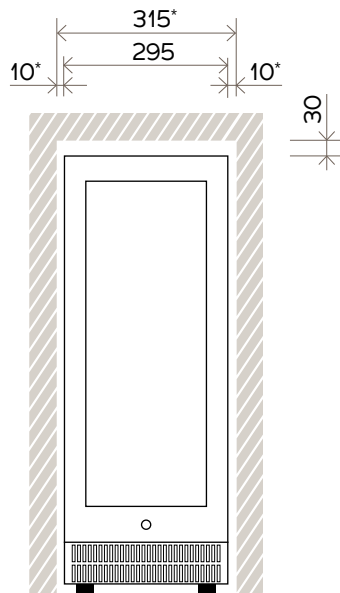

VBSO2OSBB 48 Bottle (Beer) Black Glass Beverage Centre
VWSO2OSBB 20 Bottle (Wine) Black Glass Single Zone Wine Cabinet

FRONT VIEW

SIDE VIEW

NOTE: Illustrations not to scale.
All dimensions in millimetres.

*Minimum 10mm required whether proud-fit or flush-fit, however 30mm is recommended on the opening edge for easy finger grip access when installed flush-fit.

For complete installation instructions, please refer to the user manual for this product.

TOP VIEW

	Width	Depth	Height
Product dimensions	295	524	820
Installation	325	554	850