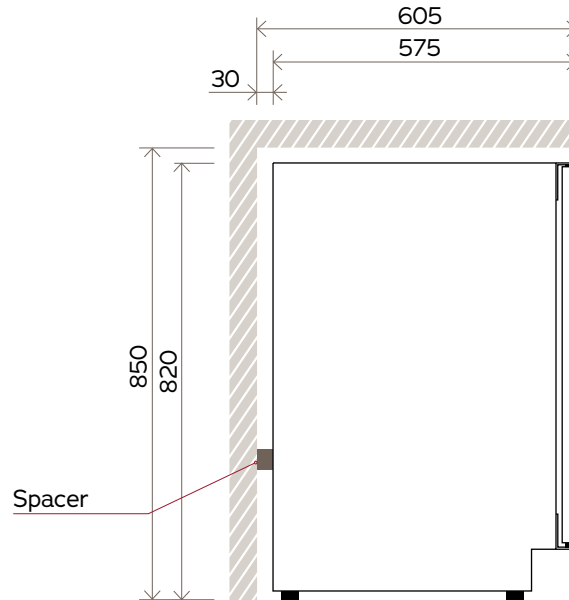

Underbench Wine Cabinets and Beverage Centres VBSO2OSBB, VWSO2OSBB

FRONT VIEW

SIDE VIEW

TOP VIEW

NOTE: Illustrations not to scale.
All dimensions in millimetres.

For complete installation instructions, please refer to the user manual for this product.

	Width	Depth	Height
Product dimensions	295	575	820
Installation	330	605	850