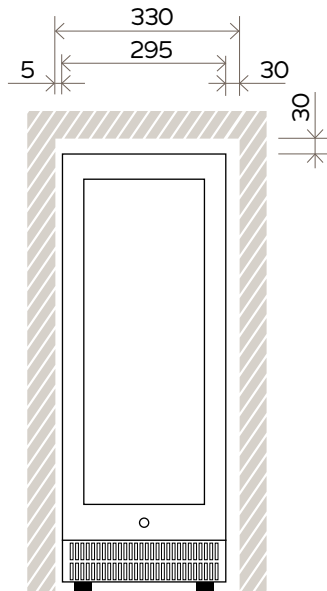

Underbench Wine Cabinets and Beverage Centres VBSO2OSBB, VWSO2OSBB

FRONT VIEW

SIDE VIEW

TOP VIEW

NOTE: Illustrations not to scale.
All dimensions in millimetres.

For complete installation instructions, please refer to the user manual for this product.

	Width	Depth	Height
Product dimensions	295	575	820
Installation	330	605	850