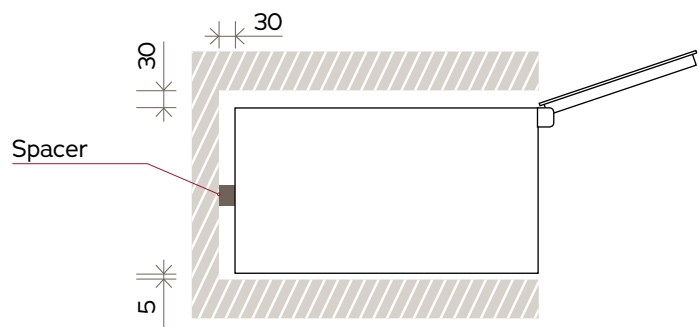

Underbench Wine Cabinets and Beverage Centres VBSO2OSBB, VWSO2OSBB

FRONT VIEW

SIDE VIEW

TOP VIEW

NOTE: Illustrations not to scale.
All dimensions in millimetres.

For complete installation instructions, please refer to the user manual for this product.

	Width	Depth	Height
Product dimensions	295	575	820
Installation	330	605	850