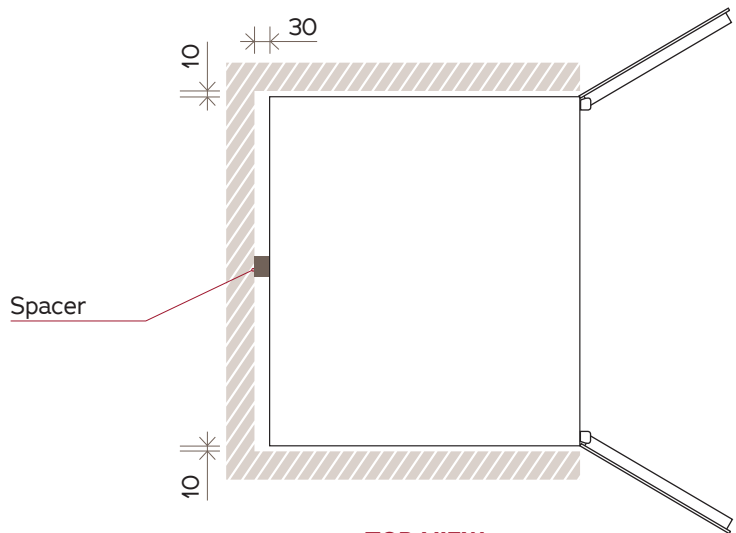

## 40 Bottle Wine Cabinet V40DG2EBK

**FRONT VIEW**

**SIDE VIEW**

**TOP VIEW**

**NOTE: Illustrations not to scale.**  
All dimensions in millimetres.

For complete installation instructions,  
please refer to the user manual for  
this product.