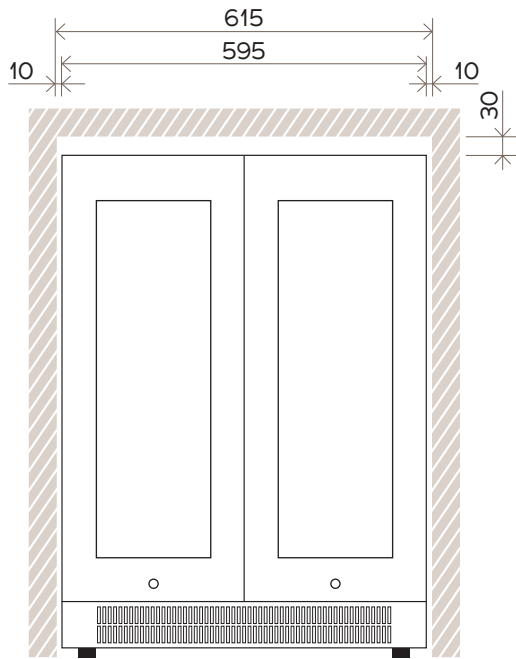

## 40 Bottle Wine Cabinet V40DG2EBK

**FRONT VIEW**

**SIDE VIEW**

**TOP VIEW**

**NOTE: Illustrations not to scale.**  
All dimensions in millimetres.

For complete installation instructions,  
please refer to the user manual for  
this product.