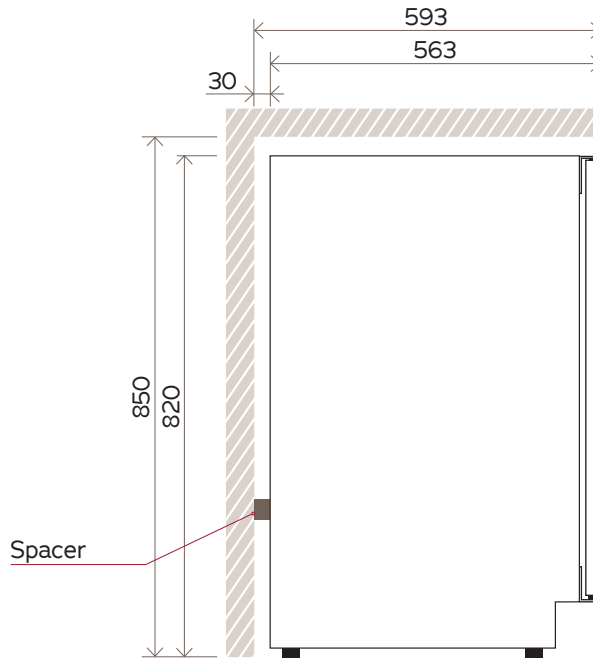

## 40 Bottle Wine Cabinet V40DG2EBK

**FRONT VIEW**

**SIDE VIEW**

**TOP VIEW**

**NOTE: Illustrations not to scale.**  
All dimensions in millimetres.

For complete installation instructions,  
please refer to the user manual for  
this product.