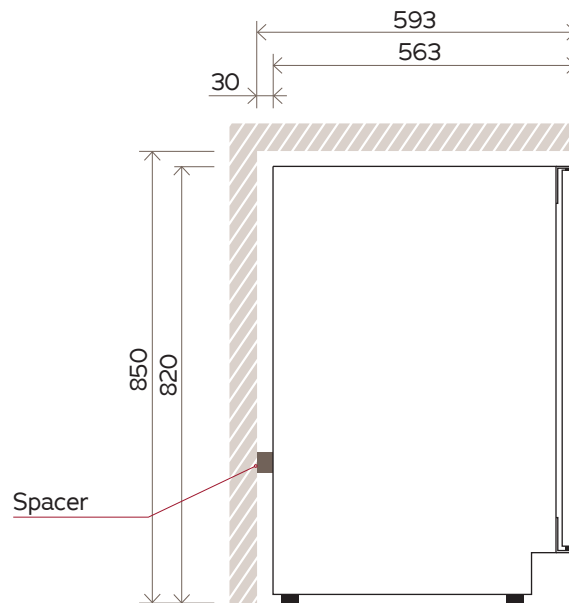

100 Beer-Bottle Beverage Centre V40BVCS3

FRONT VIEW

SIDE VIEW

TOP VIEW

NOTE: Illustrations not to scale.
All dimensions in millimetres.

* Minimum 10mm required whether proud-fit or flush-fit, however 30mm is recommended on the opening edge for easy finger grip access when installed flush-fit.