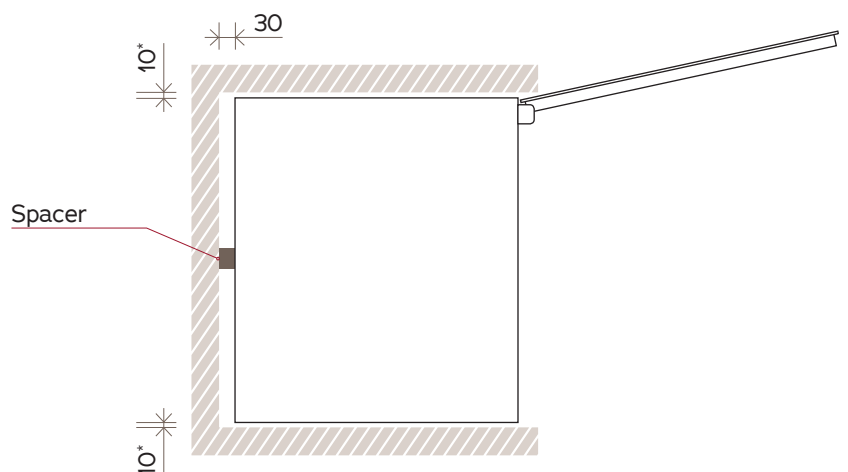

100 Beer-Bottle Beverage Centre V40BVCS3

FRONT VIEW

SIDE VIEW

TOP VIEW

NOTE: Illustrations not to scale.
All dimensions in millimetres.

* Minimum 10mm required whether proud-fit or flush-fit, however 30mm is recommended on the opening edge for easy finger grip access when installed flush-fit.