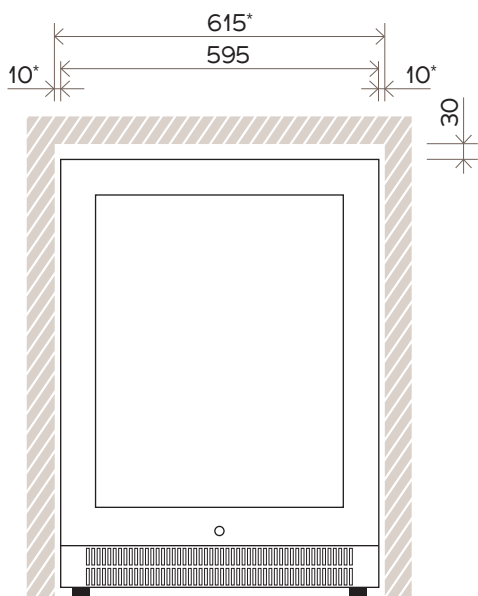

100 Beer-Bottle Beverage Centre V40BVCS3

FRONT VIEW

SIDE VIEW

TOP VIEW

NOTE: Illustrations not to scale.
All dimensions in millimetres.

* Minimum 10mm required whether proud-fit or flush-fit, however 30mm is recommended on the opening edge for easy finger grip access when installed flush-fit.