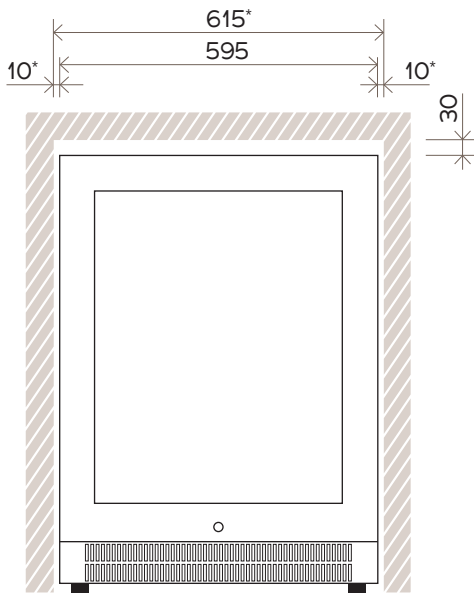

100 Beer-Bottle Beverage Centre V40BVCBK

FRONT VIEW

SIDE VIEW

TOP VIEW

NOTE: Illustrations not to scale.
All dimensions in millimetres.

* Minimum 10mm required whether proud-fit or flush-fit, however 30mm is recommended on the opening edge for easy finger grip access when installed flush-fit.