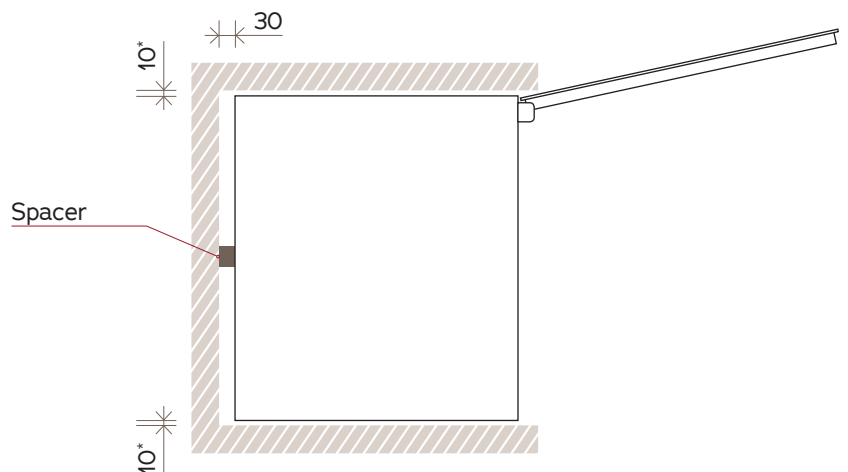

100 Beer-Bottle Beverage Centre V40BVCBK

FRONT VIEW

SIDE VIEW

TOP VIEW

NOTE: Illustrations not to scale.
All dimensions in millimetres.

* Minimum 10mm required whether proud-fit or flush-fit, however 30mm is recommended on the opening edge for easy finger grip access when installed flush-fit.