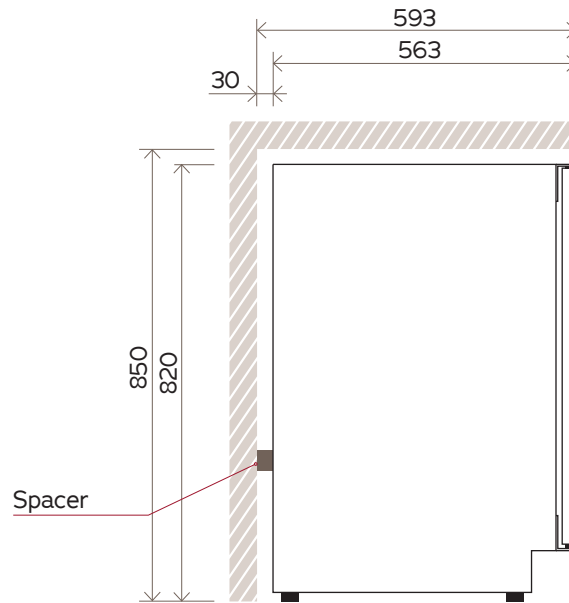

100 Beer-Bottle Beverage Centre V40BVCBK

FRONT VIEW

SIDE VIEW

TOP VIEW

NOTE: Illustrations not to scale.
All dimensions in millimetres.

* Minimum 10mm required whether proud-fit or flush-fit, however 30mm is recommended on the opening edge for easy finger grip access when installed flush-fit.