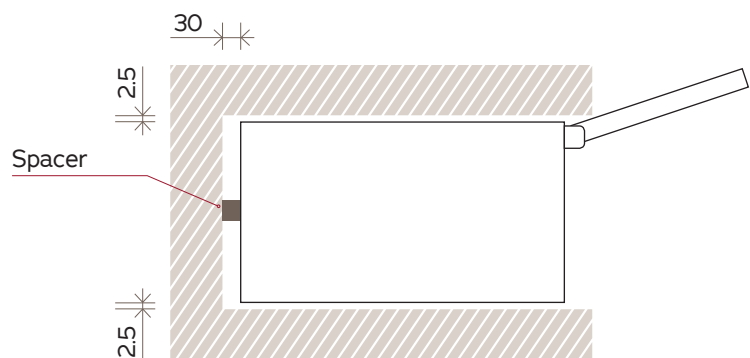

## 20 Bottle Single Zone Wine Cabinet V20SGEBK

**FRONT VIEW**

**SIDE VIEW**

**TOP VIEW**

**NOTE: Illustrations not to scale.**  
All dimensions in millimetres.

\* Minimum 10mm required whether proud-fit or flush-fit, however 30mm is recommended on the opening edge for easy finger grip access when installed flush-fit.