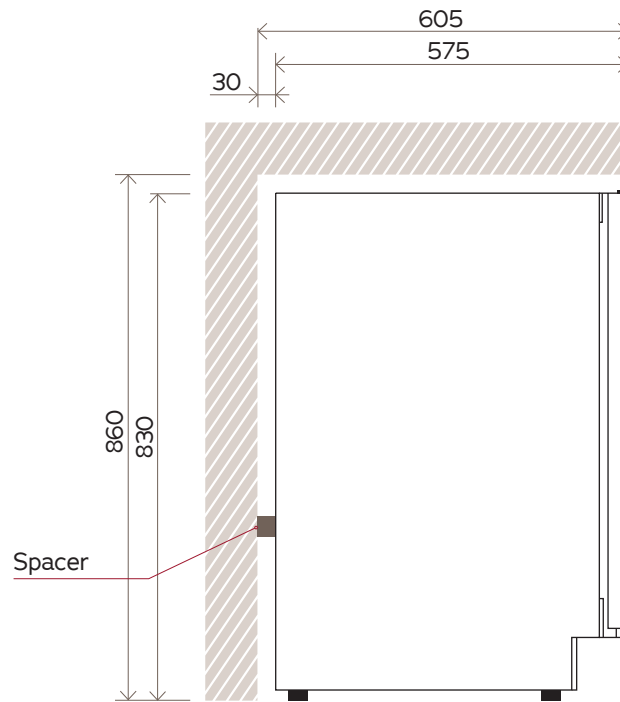

## 20 Bottle Single Zone Wine Cabinet V20SGEBK

**FRONT VIEW**

**SIDE VIEW**

**TOP VIEW**

**NOTE: Illustrations not to scale.**  
All dimensions in millimetres.

\* Minimum 10mm required whether proud-fit or flush-fit, however 30mm is recommended on the opening edge for easy finger grip access when installed flush-fit.