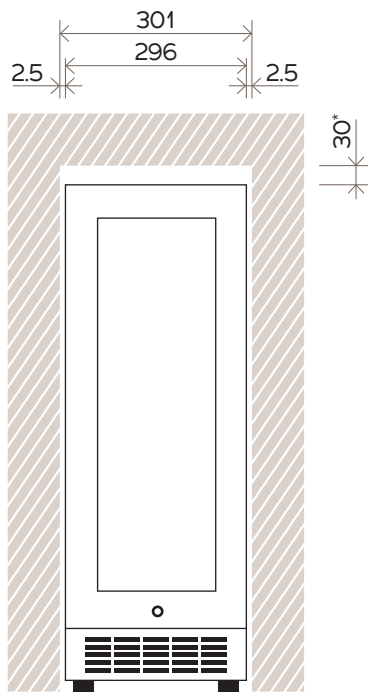

## 20 Bottle Single Zone Wine Cabinet V20SGEBK

**FRONT VIEW**

**SIDE VIEW**

**TOP VIEW**

**NOTE: Illustrations not to scale.**  
All dimensions in millimetres.

\* Minimum 10mm required whether proud-fit or flush-fit, however 30mm is recommended on the opening edge for easy finger grip access when installed flush-fit.