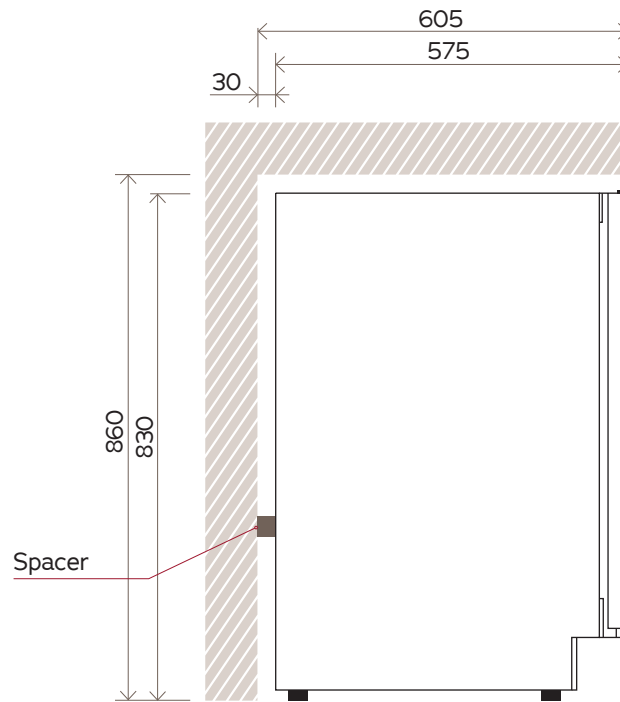

40 Beer-Bottle Beverage Centre V20BVCBK

FRONT VIEW

SIDE VIEW

TOP VIEW

NOTE: Illustrations not to scale.
All dimensions in millimetres.

* Minimum 10mm required whether proud-fit or flush-fit, however 30mm is recommended on the opening edge for easy finger grip access when installed flush-fit.