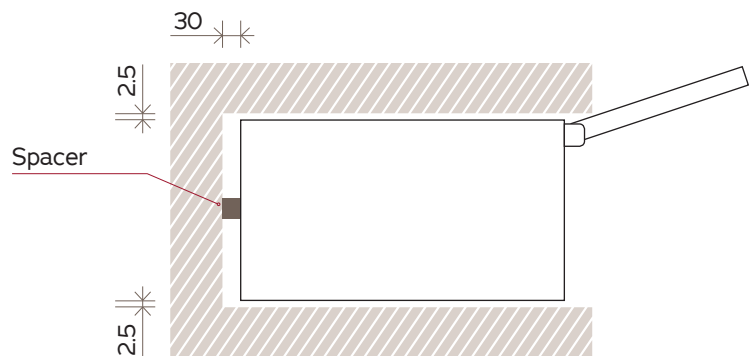

40 Beer-Bottle Beverage Centre V20BVCBK

FRONT VIEW

SIDE VIEW

TOP VIEW

NOTE: Illustrations not to scale.
All dimensions in millimetres.

* Minimum 10mm required whether proud-fit or flush-fit, however 30mm is recommended on the opening edge for easy finger grip access when installed flush-fit.