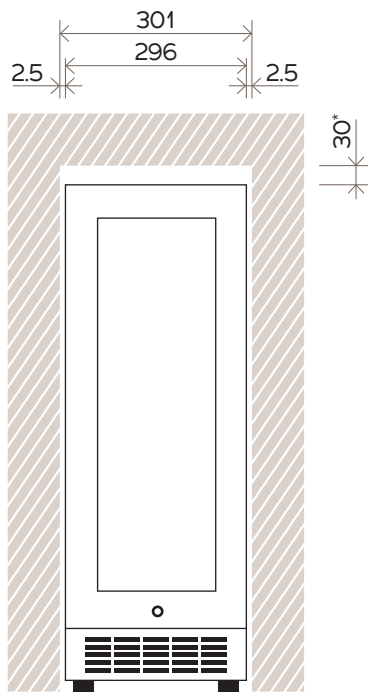

40 Beer-Bottle Beverage Centre V20BVCBK

FRONT VIEW

SIDE VIEW

TOP VIEW

NOTE: Illustrations not to scale.
All dimensions in millimetres.

* Minimum 10mm required whether proud-fit or flush-fit, however 30mm is recommended on the opening edge for easy finger grip access when installed flush-fit.