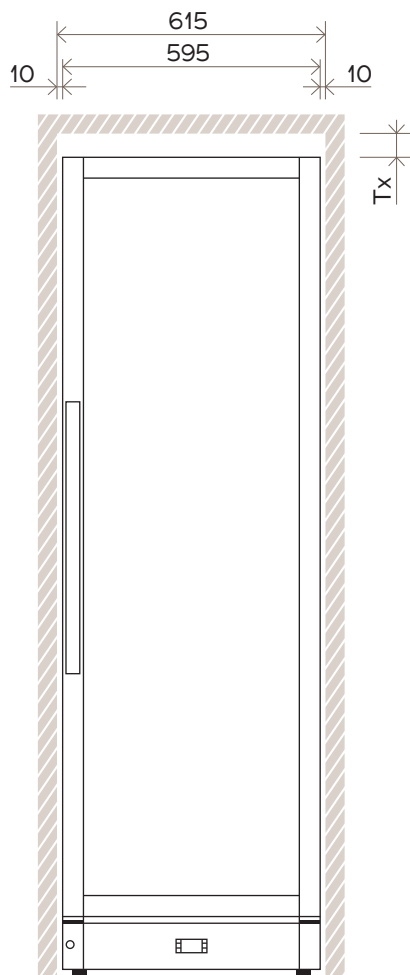

170 Bottle Wine Cabinet V190SG2E-AL

FRONT VIEW

SIDE VIEW

NOTE: If a vertical vent space (**Vx**) of 100mm is provided, then a minimum top ventilation gap (**Tx**) of 50mm is sufficient, but otherwise minimum Tx of 100mm is required.

TOP VIEW

NOTE: Illustrations not to scale.
All dimensions in millimetres.

For complete installation instructions, please refer to the user manual for this product.