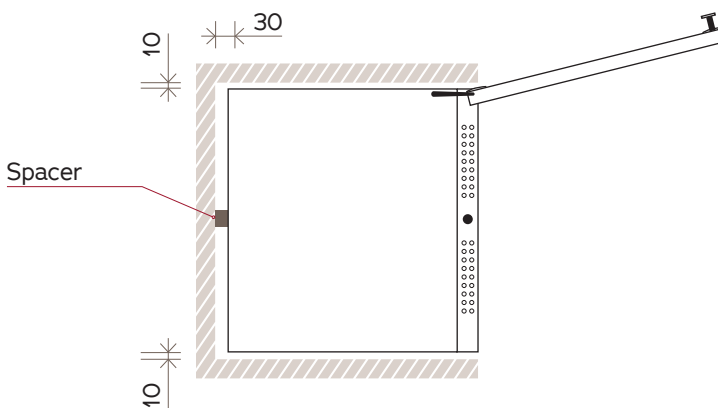

170 Bottle Wine Cabinet V190SG2E-AL

FRONT VIEW

SIDE VIEW

NOTE: If a vertical vent space (**Vx**) of 100mm is provided, then a minimum top ventilation gap (**Tx**) of 50mm is sufficient, but otherwise minimum Tx of 100mm is required.

TOP VIEW

NOTE: Illustrations not to scale.
All dimensions in millimetres.

For complete installation instructions, please refer to the user manual for this product.