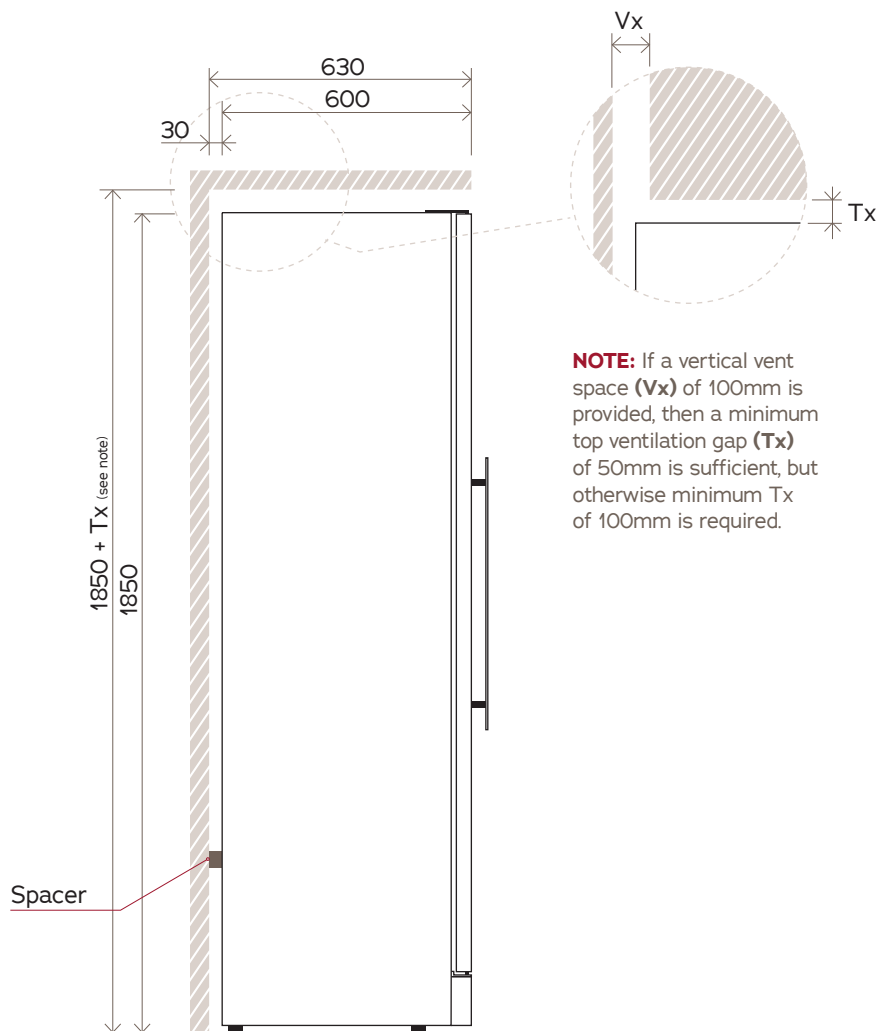

170 Bottle Wine Cabinet V190SG2E-AL

FRONT VIEW

SIDE VIEW

NOTE: If a vertical vent space (**Vx**) of 100mm is provided, then a minimum top ventilation gap (**Tx**) of 50mm is sufficient, but otherwise minimum Tx of 100mm is required.

TOP VIEW

NOTE: Illustrations not to scale.
All dimensions in millimetres.

For complete installation instructions, please refer to the user manual for this product.