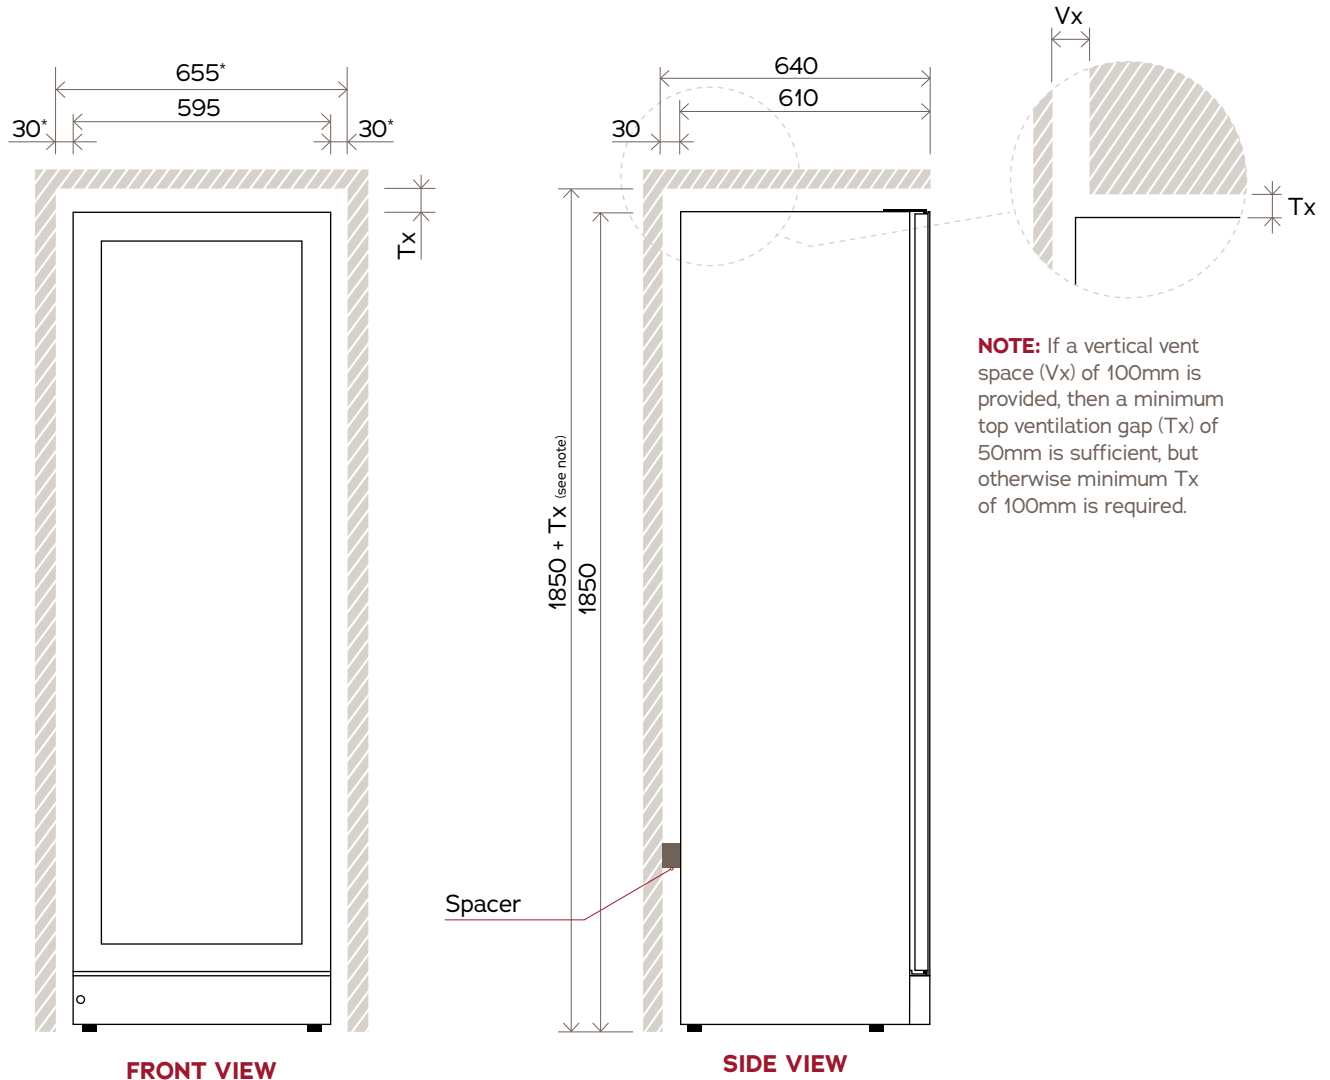

Tall Wine Cabinets and Beverage Centres

V190SG2E-BKLH, V190SG2E-BK, V190BVC-BKLH, V190BVC-BK

NOTE: Illustrations not to scale.
All dimensions in millimetres.

*Minimum 10mm required whether proud-fit or flush-fit, however 30mm is recommended on the opening edge for easy finger grip access when installed flush-fit.

For complete installation instructions, please refer to the user manual for this product.

	Width	Depth	Height
Product dimensions	595	610	1850
Installation	655	640	1850 + T_x