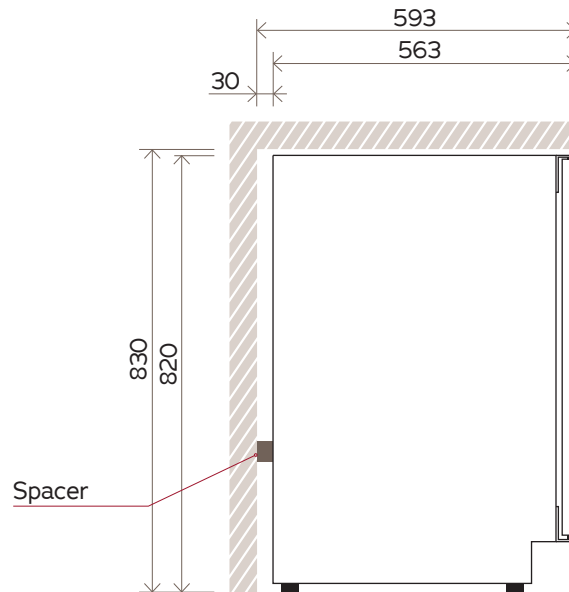

50 Bottle Wine Cabinet AL-V40SGE

FRONT VIEW

SIDE VIEW

TOP VIEW

NOTE: Illustrations not to scale.
All dimensions in millimetres.

For complete installation instructions,
please refer to the user manual for
this product.