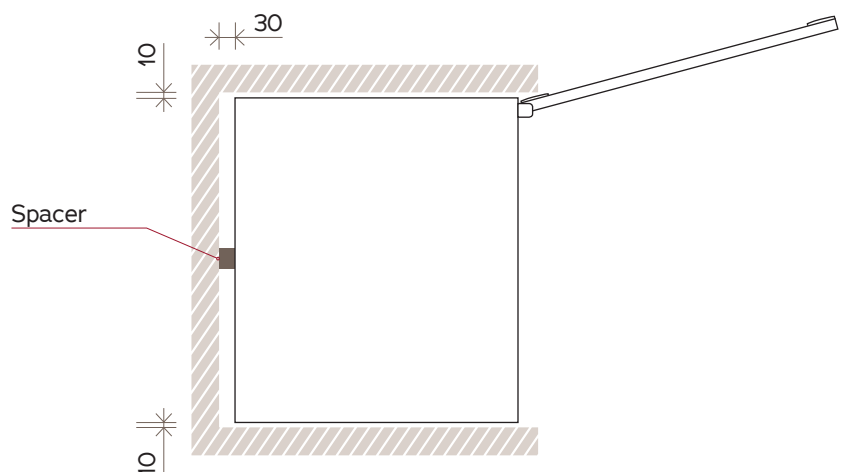

50 Bottle Wine Cabinet AL-V40SGE

FRONT VIEW

SIDE VIEW

TOP VIEW

NOTE: Illustrations not to scale.
All dimensions in millimetres.

For complete installation instructions,
please refer to the user manual for
this product.