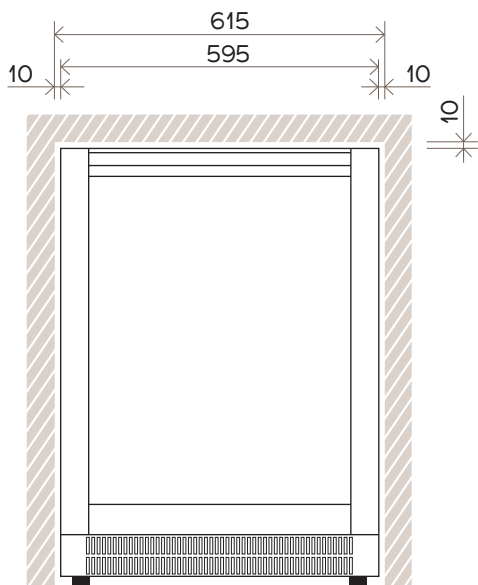

50 Bottle Wine Cabinet AL-V40SGE

FRONT VIEW

SIDE VIEW

TOP VIEW

NOTE: Illustrations not to scale.
All dimensions in millimetres.

For complete installation instructions,
please refer to the user manual for
this product.