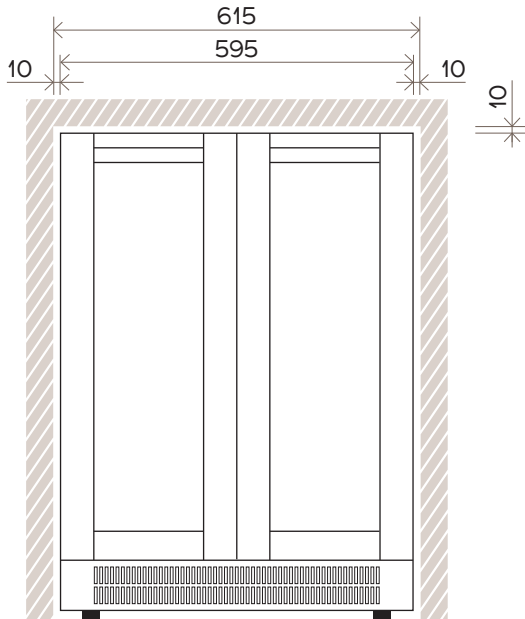

40 Bottle Wine Cabinet AL-V40DG2E

FRONT VIEW

SIDE VIEW

TOP VIEW

NOTE: Illustrations not to scale.
All dimensions in millimetres.

For complete installation instructions,
please refer to the user manual for
this product.