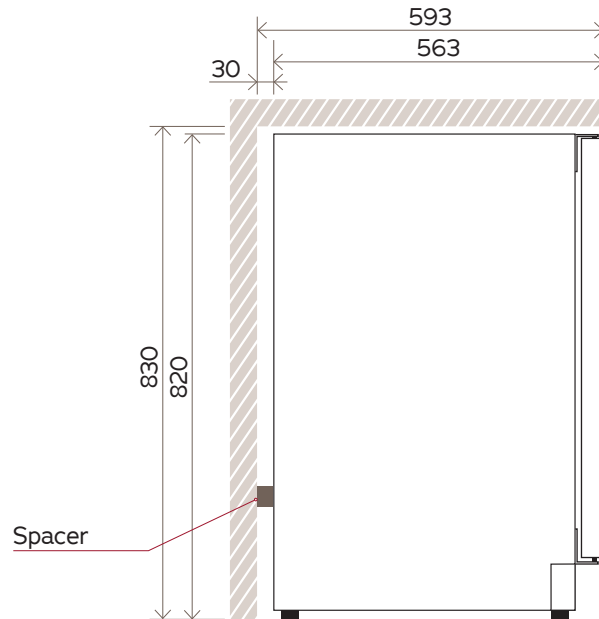

40 Bottle Wine Cabinet AL-V40DG2E

FRONT VIEW

SIDE VIEW

TOP VIEW

NOTE: Illustrations not to scale.
All dimensions in millimetres.

For complete installation instructions,
please refer to the user manual for
this product.