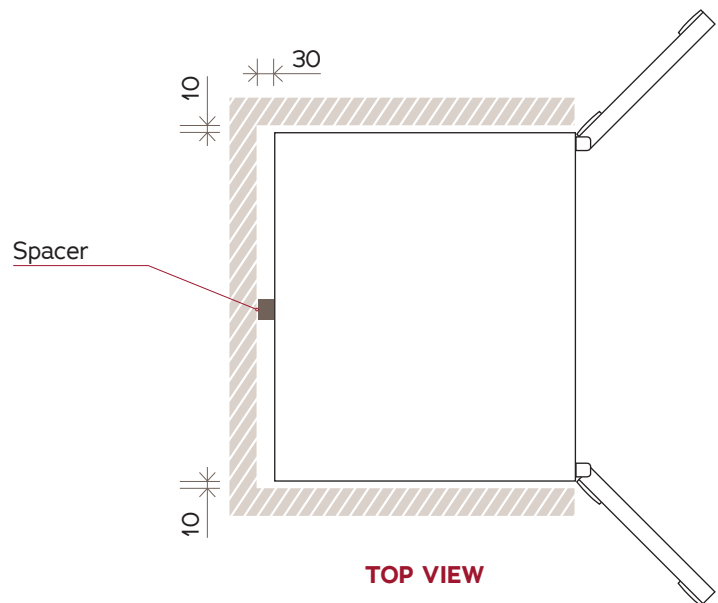

40 Bottle Wine Cabinet AL-V40DG2E

FRONT VIEW

SIDE VIEW

TOP VIEW

NOTE: Illustrations not to scale.
All dimensions in millimetres.

For complete installation instructions,
please refer to the user manual for
this product.