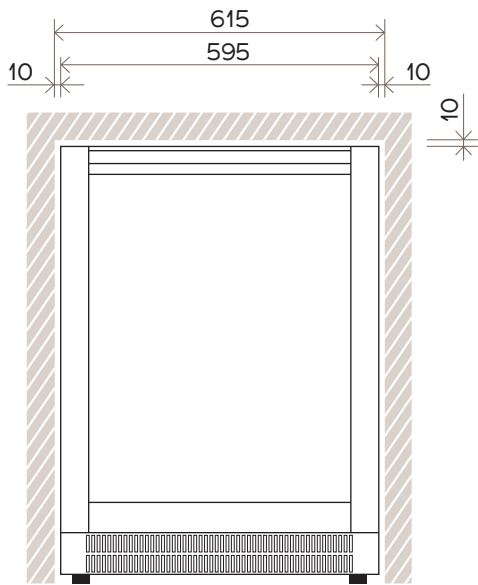

100 Beer-Bottle Beverage Centre AL-V40BVC

FRONT VIEW

SIDE VIEW

TOP VIEW

NOTE: Illustrations not to scale.
All dimensions in millimetres.

For complete installation instructions,
please refer to the user manual for
this product.