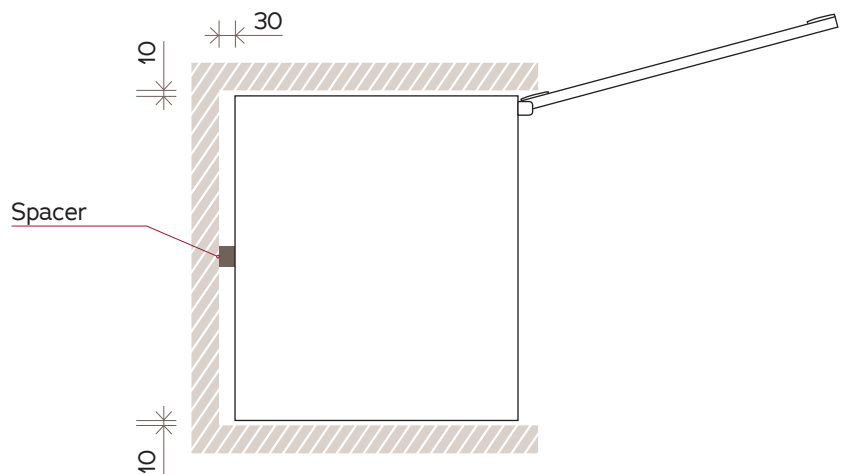

100 Beer-Bottle Beverage Centre AL-V40BVC

FRONT VIEW

SIDE VIEW

TOP VIEW

NOTE: Illustrations not to scale.
All dimensions in millimetres.

For complete installation instructions,
please refer to the user manual for
this product.