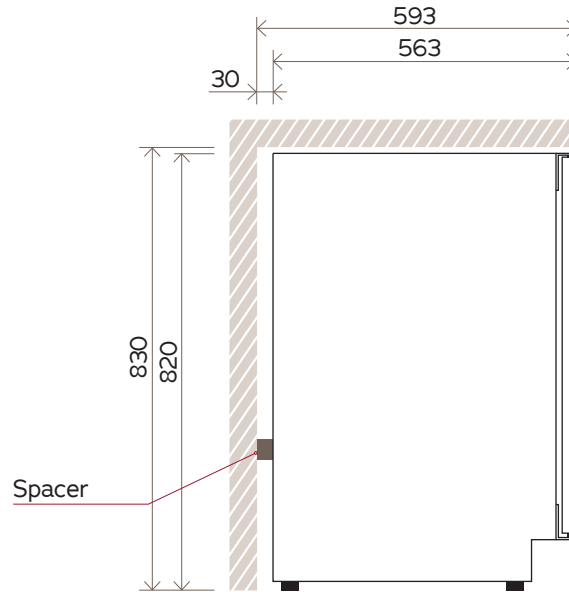

100 Beer-Bottle Beverage Centre AL-V40BVC

FRONT VIEW

SIDE VIEW

TOP VIEW

NOTE: Illustrations not to scale.
All dimensions in millimetres.

For complete installation instructions,
please refer to the user manual for
this product.